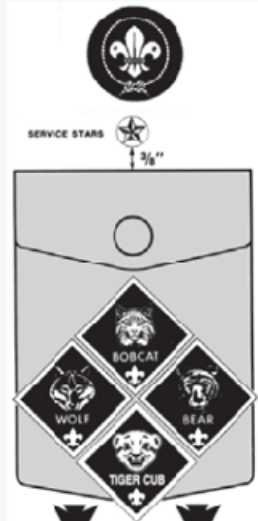

Quick Guide to Badge and Insignia placement

Cub Scout

TIGER CUB, CUB SCOUT
OR WEBELOS SCOUT
RIGHT SLEEVE

LEFT SLEEVE

CUB SCOUT
RIGHT POCKET

TIGER CUB OR CUB SCOUT
LEFT POCKET

WebeLos Scout

WEBELOS SCOUT
RIGHT SLEEVE

LEFT SLEEVE

WEBELOS SCOUT LEFT POCKET
(TAN SHIRT)

WEBELOS SCOUT LEFT POCKET
(BLUE OR TAN SHIRT)

WEBELOS SCOUT LEFT POCKET
(BLUE OR TAN SHIRT)